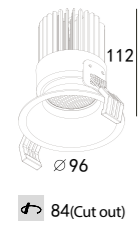

Recessed ceiling light ALYA COB Downlight

UGR<19

white grey black

223 377
LED Power 13W Colour Temp 2700/3000K 4000/5000K Luminous 1425lm 1526lm

84(Cut out)

223 378
LED Power 18W Colour Temp 2700/3000K 4000/5000K Luminous 2199lm 2199lm

108(Cut out)

133(Cut out)

223 379
LED Power 25W Colour Temp 2700/3000K 4000/5000K Luminous 2871lm 2871lm

182(Cut out)

223 380
LED Power 36.8W Colour Temp 2700/3000K 4000/5000K Luminous 3759lm 3759lm

182(Cut out)

223 381
LED Power 52W Colour Temp 2700/3000K 4000/5000K Luminous 5123lm 5478lm