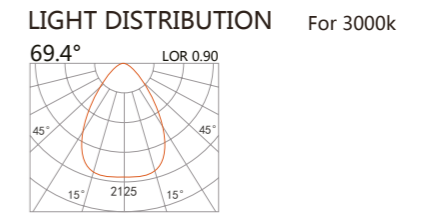

Recessed ceiling light ALYA COB Downlight

UGR<19

white grey black

223 377
LED Power 13W Colour Temp 2700/3000K 4000/5000K Luminous 1425lm 1526lm

84(Cut out)

223 378
LED Power 18W Colour Temp 2700/3000K 4000/5000K Luminous 2199lm 2199lm

108(Cut out)

133(Cut out)

223 379
LED Power 25W Colour Temp 2700/3000K 4000/5000K Luminous 2871lm 2871lm

182(Cut out)

223 380
LED Power 36.8W Colour Temp 2700/3000K 4000/5000K Luminous 3759lm 3759lm

182(Cut out)

223 381
LED Power 52W Colour Temp 2700/3000K 4000/5000K Luminous 5123lm 5478lm