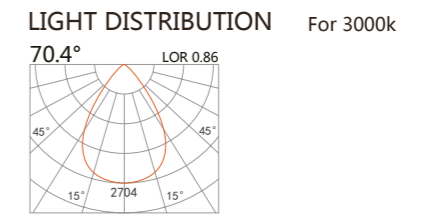

108(Cut out)

133(Cut out)

223 379
LED Power 25W Colour Temp 2700/3000K 4000/5000K Luminous 2871lm 2871lm

182(Cut out)

223 380
LED Power 36.8W Colour Temp 2700/3000K 4000/5000K Luminous 3759lm 3759lm

182(Cut out)

223 381
LED Power 52W Colour Temp 2700/3000K 4000/5000K Luminous 5123lm 5478lm