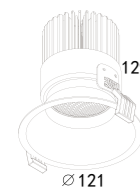

Recessed ceiling light ALYA COB Downlight

UGR<19

white grey black

223 377
LED Power 13W Colour Temp 2700/3000K 4000/5000K Luminous 1425lm 1526lm

84(Cut out)

223 378
LED Power 18W Colour Temp 2700/3000K 4000/5000K Luminous 2199lm 2199lm

108(Cut out)

133(Cut out)

223 379
LED Power 25W Colour Temp 2700/3000K 4000/5000K Luminous 2871lm 2871lm

182(Cut out)

223 380
LED Power 36.8W Colour Temp 2700/3000K 4000/5000K Luminous 3759lm 3759lm

182(Cut out)

223 381
LED Power 52W Colour Temp 2700/3000K 4000/5000K Luminous 5123lm 5478lm