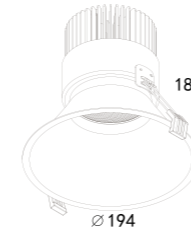

Recessed ceiling light ALYA COB Downlight

UGR<19

white grey black

223 377
LED Power 13W Colour Temp 2700/3000K 4000/5000K Luminous 1425lm 1526lm

84(Cut out)

223 378
LED Power 18W Colour Temp 2700/3000K 4000/5000K Luminous 2199lm 2199lm

108(Cut out)

133(Cut out)

223 379
LED Power 25W Colour Temp 2700/3000K 4000/5000K Luminous 2871lm 2871lm

182(Cut out)

223 380
LED Power 36.8W Colour Temp 2700/3000K 4000/5000K Luminous 3759lm 3759lm

182(Cut out)

223 381
LED Power 52W Colour Temp 2700/3000K 4000/5000K Luminous 5123lm 5478lm