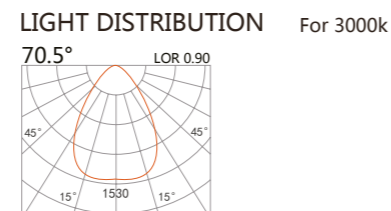

Recessed ceiling light ALYA COB Downlight

UGR<19

white grey black

223 377
LED Power 13W Colour Temp 2700/3000K 4000/5000K Luminous 1425lm 1526lm

84(Cut out)

223 378
LED Power 18W Colour Temp 2700/3000K 4000/5000K Luminous 2199lm 2199lm

108(Cut out)

133(Cut out)

223 379
LED Power 25W Colour Temp 2700/3000K 4000/5000K Luminous 2871lm 2871lm

182(Cut out)

223 380
LED Power 36.8W Colour Temp 2700/3000K 4000/5000K Luminous 3759lm 3759lm

182(Cut out)

223 381
LED Power 52W Colour Temp 2700/3000K 4000/5000K Luminous 5123lm 5478lm