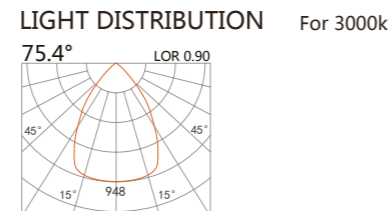

Recessed ceiling light ALYA COB Downlight

UGR<19

white grey black

223 377
LED Power 13W Colour Temp 2700/3000K 4000/5000K Luminous 1425lm 1526lm

84(Cut out)

223 378
LED Power 18W Colour Temp 2700/3000K 4000/5000K Luminous 2199lm 2199lm

108(Cut out)

133(Cut out)

223 379
LED Power 25W Colour Temp 2700/3000K 4000/5000K Luminous 2871lm 2871lm

182(Cut out)

223 380
LED Power 36.8W Colour Temp 2700/3000K 4000/5000K Luminous 3759lm 3759lm

182(Cut out)

223 381
LED Power 52W Colour Temp 2700/3000K 4000/5000K Luminous 5123lm 5478lm